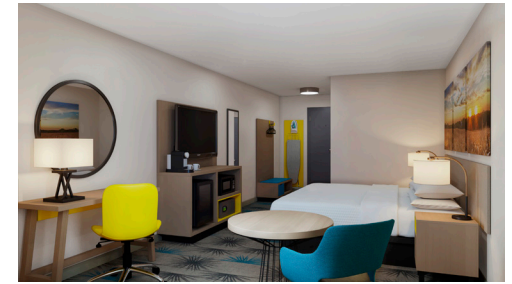

GUESTROOM FURNITURE COLLECTIONS
FURNISHING SOLUTIONS FROM DESIGN TO INSTALLATION

DAWN DESIGN

1 **GR-310B-CG** (GLISTENING TRAIL)
GR-310B-ALT-CG (BEACHCOMBER)
DOUBLE/DOUBLE HEADBOARD
135"W x 1.75"D x 24"H