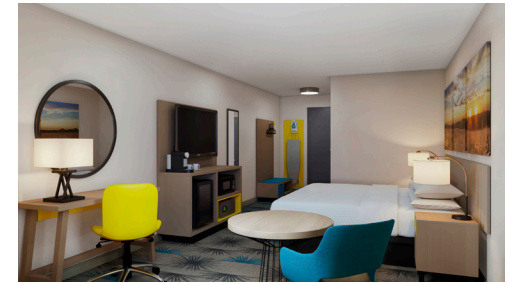

GUESTROOM FURNITURE COLLECTIONS
FURNISHING SOLUTIONS FROM DESIGN TO INSTALLATION

DAWN DESIGN

2 **GR-309B-CG** (GLISTENING TRAIL)
QUEEN/QUEEN HEADBOARD
150"W x 1.75"D x 24"H