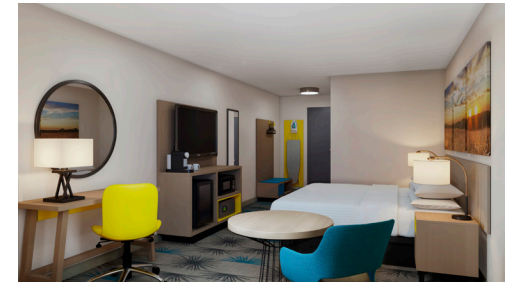

GUESTROOM FURNITURE COLLECTIONS
FURNISHING SOLUTIONS FROM DESIGN TO INSTALLATION

DAWN DESIGN

10 GR-304B-CG
DESK
42"W x 19"D x 30"H