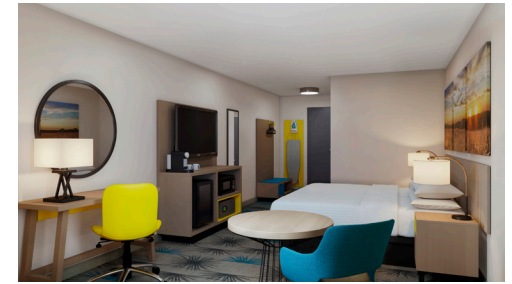

GUESTROOM FURNITURE COLLECTIONS
FURNISHING SOLUTIONS FROM DESIGN TO INSTALLATION

DAWN DESIGN

GR-310B-CG (GLISTENING TRAIL)
DOUBLE/DOUBLE HEADBOARD
135"W x 1.75"D x 24"H