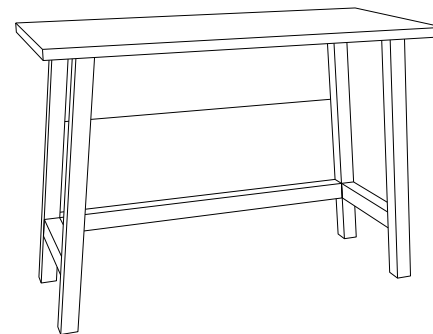

ARTONEMFG.COM | 716.664.2232

GUESTROOM FURNITURE COLLECTIONS
FURNISHING SOLUTIONS FROM DESIGN TO INSTALLATION

DAWN DESIGN

10 GR-304B-CG
DESK
42"W x 19"D x 30"H

Images featured are prototypical and are for representation purposes only; actual colors and styles may vary. All products and services are manufactured and/or provided by Artone LLC and not Wyndham Hotels & Resorts (WH&R) or its subsidiaries. Neither WH&R nor its subsidiaries are responsible for the accuracy or completeness of any statements made in this advertisement, the content of this advertisement (including the text, representations and illustrations) or any material on the listed supplier's website to which the advertisement provides a link or a reference. Please refer to the applicable brand standards for your property prior to purchasing products.