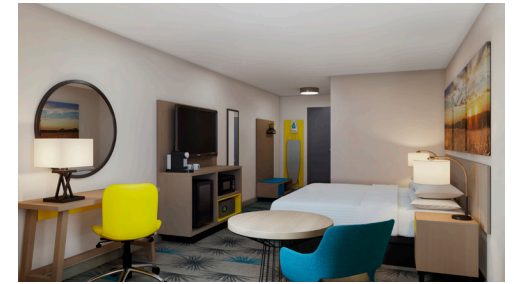

12 **GR-301B-CG**
CLOSET WALL PANEL
42"W x .75"D x 60"H