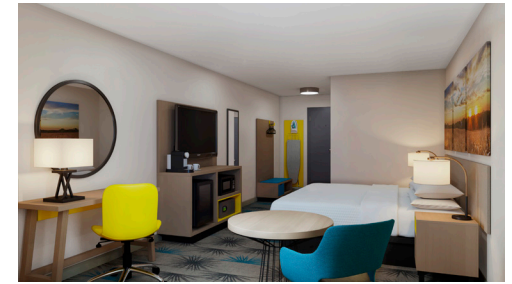

7a

7b

7c

7 GR-303B-CG
HOSPITALITY CREDEZA
48"W x 22"D x 36"H

INTERIOR DIMENSIONS

- a 22.75" W x 20"D x 30.375"H
- b 22.75" W x 20"D x 14.75"H
- c 21.25" W x 20"D x 13.25"H

Images featured are prototypical and are for representation purposes only; actual colors and styles may vary. All products and services are manufactured and/or provided by Artone LLC and not Wyndham Hotels & Resorts (WH&R) or its subsidiaries. Neither WH&R nor its subsidiaries are responsible for the accuracy or completeness of any statements made in this advertisement, the content of this advertisement (including the text, representations and illustrations) or any material on the listed supplier's website to which the advertisement provides a link or a reference. Please refer to the applicable brand standards for your property prior to purchasing products.

ARTONEMFG.COM | 716.664.2232