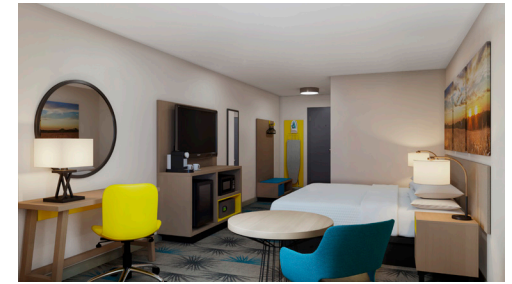

ARTONEMFG.COM | 716.664.2232

GUESTROOM FURNITURE COLLECTIONS
FURNISHING SOLUTIONS FROM DESIGN TO INSTALLATION

DAWN DESIGN

8 GR-311B-CG
TV PANEL
48"W x 2.25"D x 30"H

Images featured are prototypical and are for representation purposes only; actual colors and styles may vary. All products and services are manufactured and/or provided by Artone LLC and not Wyndham Hotels & Resorts (WH&R) or its subsidiaries. Neither WH&R nor its subsidiaries are responsible for the accuracy or completeness of any statements made in this advertisement, the content of this advertisement (including the text, representations and illustrations) or any material on the listed supplier's website to which the advertisement provides a link or a reference. Please refer to the applicable brand standards for your property prior to purchasing products.

ARTONEMFG.COM | 716.664.2232

GUESTROOM FURNITURE COLLECTIONS
FURNISHING SOLUTIONS FROM DESIGN TO INSTALLATION

DAWN DESIGN

9 **GR-305B-CG**
BENCH
(VINYL CUSHION INCLUDED)
42"W x 18"D x 18"H

Images featured are prototypical and are for representation purposes only; actual colors and styles may vary. All products and services are manufactured and/or provided by Artone LLC and not Wyndham Hotels & Resorts (WH&R) or its subsidiaries. Neither WH&R nor its subsidiaries are responsible for the accuracy or completeness of any statements made in this advertisement, the content of this advertisement (including the text, representations and illustrations) or any material on the listed supplier's website to which the advertisement provides a link or a reference. Please refer to the applicable brand standards for your property prior to purchasing products.