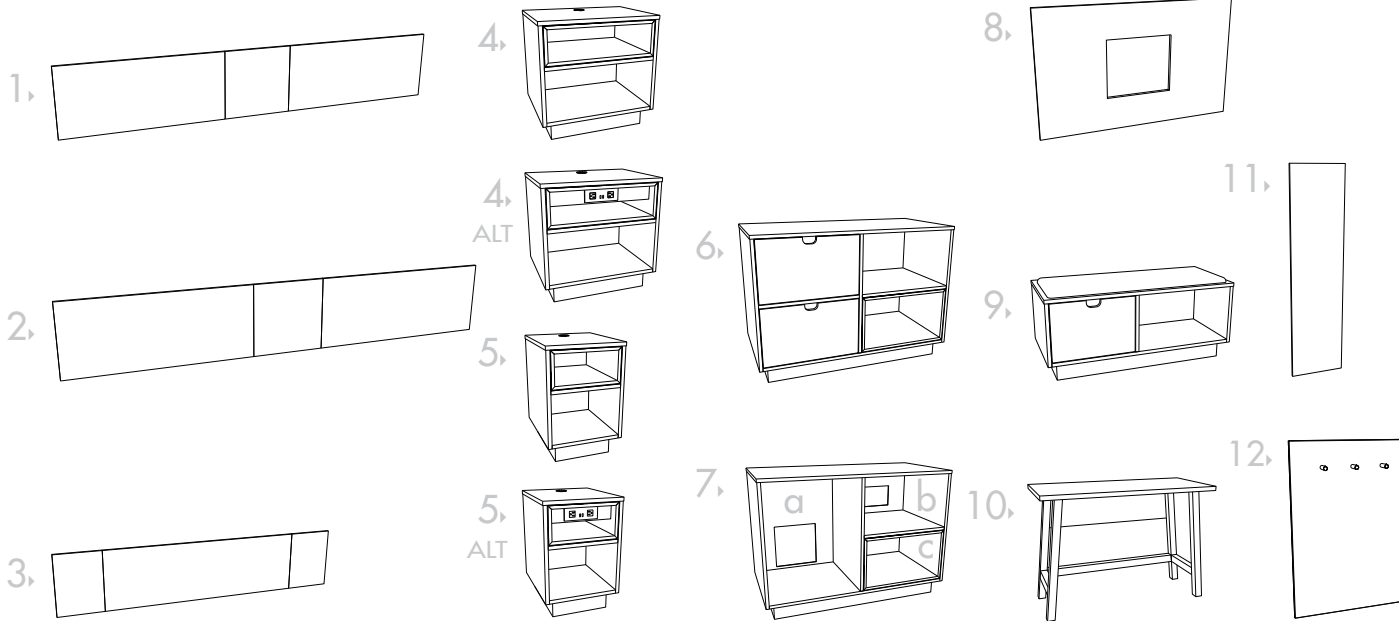

GUESTROOM FURNITURE COLLECTIONS
FURNISHING SOLUTIONS FROM DESIGN TO INSTALLATION

DAWN DESIGN

1 **GR-310B-CG** (GLISTENING TRAIL)
GR-310B-ALT-CG (BEACHCOMBER)
DOUBLE/DOUBLE HEADBOARD
135"W x 1.75"D x 24"H

2 **GR-309B-CG** (GLISTENING TRAIL)
GR-309B-ALT-CG (BEACHCOMBER)
QUEEN/QUEEN HEADBOARD
150"W x 1.75"D x 24"H

3 **GR-308B-CG** (GLISTENING TRAIL)
GR-308B-ALT-CG (BEACHCOMBER)
KING HEADBOARD
116"W x 1.75"D x 24"H