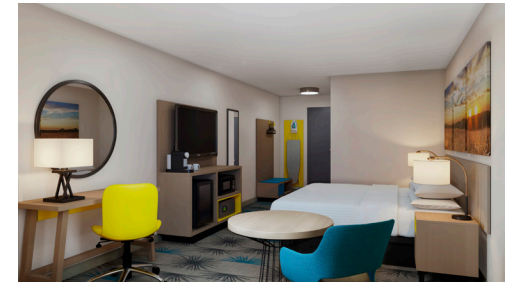

Images featured are prototypical and are for representation purposes only; actual colors and styles may vary. All products and services are manufactured and/or provided by Artone LLC and not Wyndham Hotels & Resorts (WH&R) or its subsidiaries. Neither WH&R nor its subsidiaries are responsible for the accuracy or completeness of any statements made in this advertisement, the content of this advertisement (including the text, representations and illustrations) or any material on the listed supplier's website to which the advertisement provides a link or a reference. Please refer to the applicable brand standards for your property prior to purchasing products.

ARTONEMFG.COM | 716.664.2232