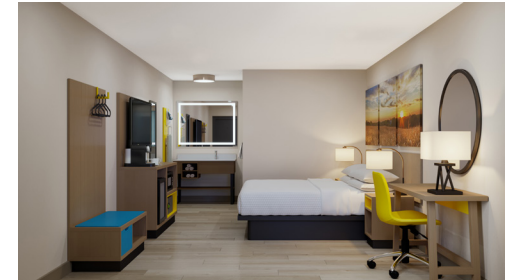

GUESTROOM FURNITURE COLLECTIONS
FURNISHING SOLUTIONS FROM DESIGN TO INSTALLATION

DAWN DESIGN

3 GR-308B-CG (GLISTENING TRAIL)
KING HEADBOARD
116"W x 1.75"D x 24"H