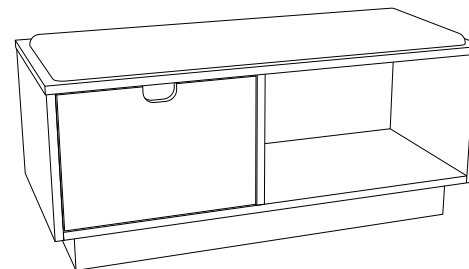

ARTONEMFG.COM | 716.664.2232

GUESTROOM FURNITURE COLLECTIONS
FURNISHING SOLUTIONS FROM DESIGN TO INSTALLATION

DAWN DESIGN

9 **GR-305B-CG**
BENCH
(VINYL CUSHION INCLUDED)
42"W x 18"D x 18"H

Images featured are prototypical and are for representation purposes only; actual colors and styles may vary. All products and services are manufactured and/or provided by Artone LLC and not Wyndham Hotels & Resorts (WH&R) or its subsidiaries. Neither WH&R nor its subsidiaries are responsible for the accuracy or completeness of any statements made in this advertisement, the content of this advertisement (including the text, representations and illustrations) or any material on the listed supplier's website to which the advertisement provides a link or a reference. Please refer to the applicable brand standards for your property prior to purchasing products.