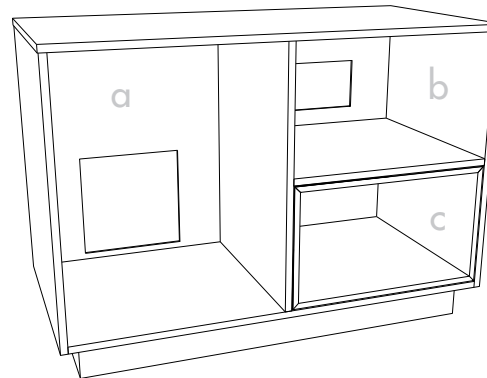

ARTONEMFG.COM | 716.664.2232

7a

7b

7c

7 GR-303B-CG
HOSPITALITY CREDEZA
48"W x 22"D x 36"H

INTERIOR DIMENSIONS

- a 22.75" W x 20"D x 30.375"H
- b 22.75" W x 20"D x 14.75"H
- c 21.25" W x 20"D x 13.25"H

Images featured are prototypical and are for representation purposes only; actual colors and styles may vary. All products and services are manufactured and/or provided by Artone LLC and not Wyndham Hotels & Resorts (WH&R) or its subsidiaries. Neither WH&R nor its subsidiaries are responsible for the accuracy or completeness of any statements made in this advertisement, the content of this advertisement (including the text, representations and illustrations) or any material on the listed supplier's website to which the advertisement provides a link or a reference. Please refer to the applicable brand standards for your property prior to purchasing products.