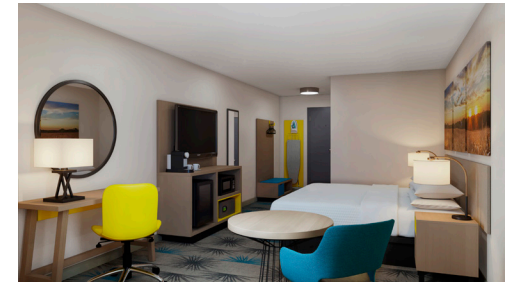

Images featured are prototypical and are for representation purposes only; actual colors and styles may vary. All products and services are manufactured and/or provided by Artone LLC and not Wyndham Hotels & Resorts (WH&R) or its subsidiaries. Neither WH&R nor its subsidiaries are responsible for the accuracy or completeness of any statements made in this advertisement, the content of this advertisement (including the text, representations and illustrations) or any material on the listed supplier's website to which the advertisement provides a link or a reference. Please refer to the applicable brand standards for your property prior to purchasing products.

ARTONEMFG.COM | 716.664.2232