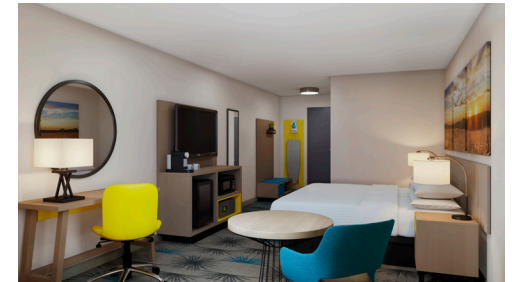

GUESTROOM FURNITURE COLLECTIONS
FURNISHING SOLUTIONS FROM DESIGN TO INSTALLATION

DAWN DESIGN

11 **GR-302B-CG**
IRONING BOARD WALL PANEL
19"W x .75"D x 74"H