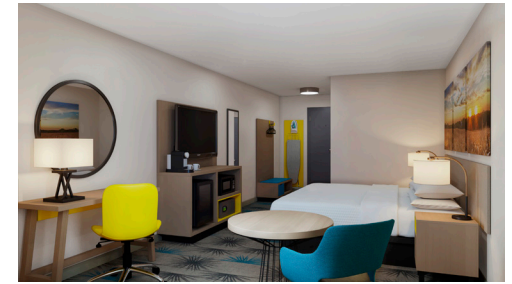

ARTONEMFG.COM | 716.664.2232

GUESTROOM FURNITURE COLLECTIONS
FURNISHING SOLUTIONS FROM DESIGN TO INSTALLATION

DAWN DESIGN

4 **GR-307B-CG**
DBL/QUEEN NIGHTSTAND
(W/O POWER)
24"W x 18"D x 24"H

4 **GR-307B-ALT-CG**
DBL/QUEEN NIGHTSTAND
(W/POWER)
2 POWER/2 USB
24"W x 18"D x 24"H