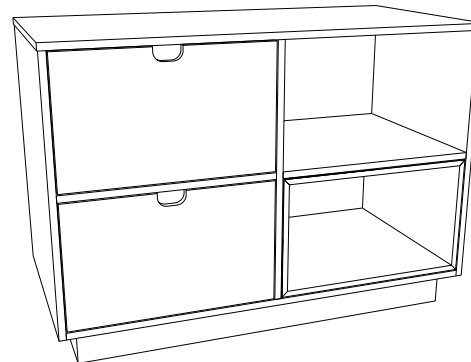

Images featured are prototypical and are for representation purposes only; actual colors and styles may vary. All products and services are manufactured and/or provided by Artone LLC and not Wyndham Hotels & Resorts (WH&R) or its subsidiaries. Neither WH&R nor its subsidiaries are responsible for the accuracy or completeness of any statements made in this advertisement, the content of this advertisement (including the text, representations and illustrations) or any material on the listed supplier's website to which the advertisement provides a link or a reference. Please refer to the applicable brand standards for your property prior to purchasing products.

ARTONEMFG.COM | 716.664.2232