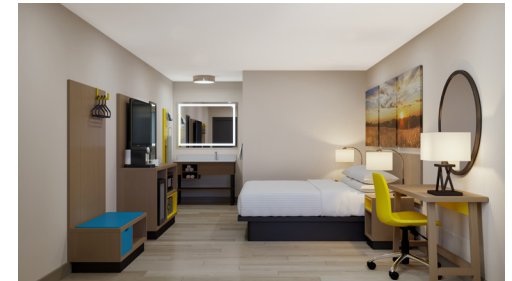

GUESTROOM FURNITURE COLLECTIONS
 FURNISHING SOLUTIONS FROM DESIGN TO INSTALLATION

DAWN DESIGN

5 GR-306B-CG
 KING NIGHTSTAND (W/O POWER)
 16"W x 18"D x 24"H

5 GR-306B-ALT-CG
 KING NIGHTSTAND (W/POWER)
 2 POWER/2 USB
 16"W x 18"D x 24"H