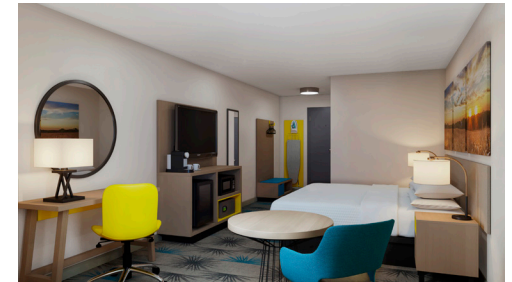

GUESTROOM FURNITURE COLLECTIONS
 FURNISHING SOLUTIONS FROM DESIGN TO INSTALLATION

DAWN DESIGN

5 GR-306B-CG
 KING NIGHTSTAND (W/O POWER)
 16"W x 18"D x 24"H

5 GR-306B-ALT-CG
 KING NIGHTSTAND (W/POWER)
 2 POWER/2 USB
 16"W x 18"D x 24"H