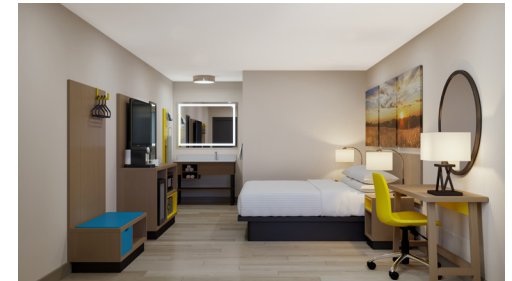

GUESTROOM FURNITURE COLLECTIONS
FURNISHING SOLUTIONS FROM DESIGN TO INSTALLATION

DAWN DESIGN

4 **GR-307B-CG**
DBL/QUEEN NIGHTSTAND
(W/O POWER)
24"W x 18"D x 24"H

4 **GR-307B-ALT-CG**
DBL/QUEEN NIGHTSTAND
(W/POWER)
2 POWER/2 USB
24"W x 18"D x 24"H