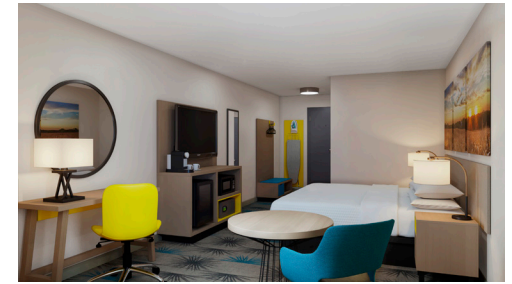

GUESTROOM FURNITURE COLLECTIONS
FURNISHING SOLUTIONS FROM DESIGN TO INSTALLATION

DAWN DESIGN

4 **GR-307B-CG**
DBL/QUEEN NIGHTSTAND
(W/O POWER)
24"W x 18"D x 24"H

4 **GR-307B-ALT-CG**
DBL/QUEEN NIGHTSTAND
(W/POWER)
2 POWER/2 USB
24"W x 18"D x 24"H