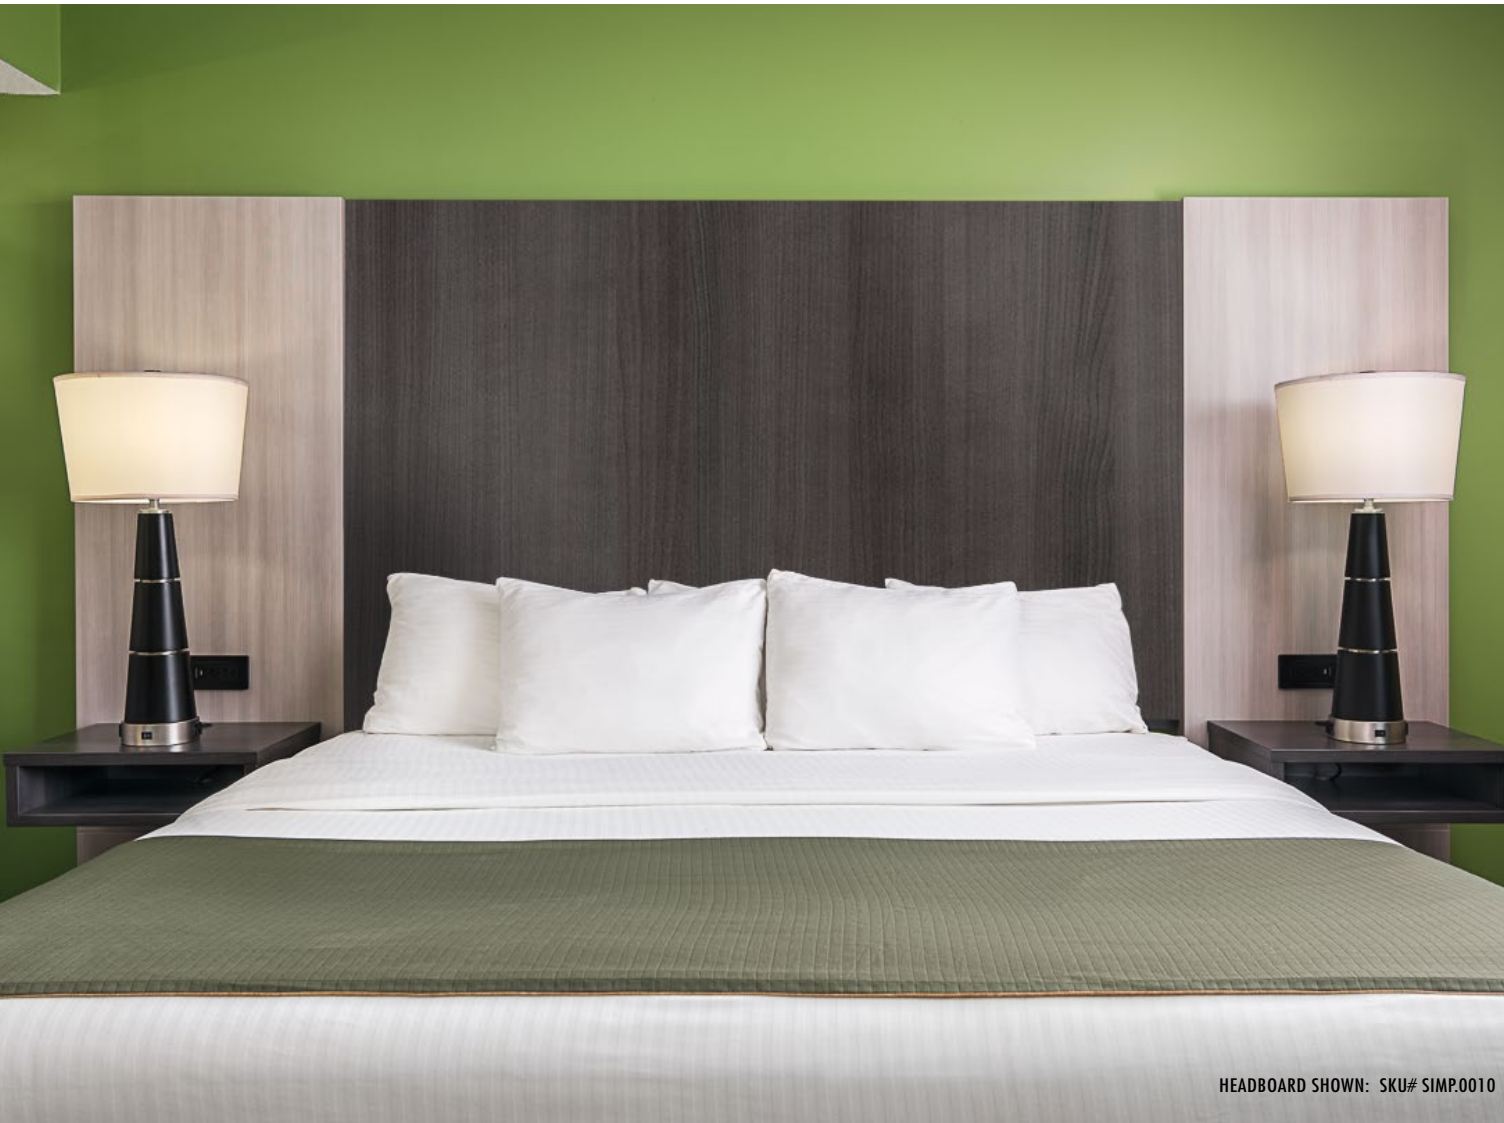

GUESTROOM FURNITURE COLLECTION
FURNISHING SOLUTIONS FROM DESIGN TO INSTALLATION

SIMPLICITY SIGNATURE COLLECTION

HEADBOARD SHOWN: SKU# SIMP.0010

SLEEK. NEUTRAL. COMPATIBLE.

SIMPLICITY FEATURES AND SPECIFICATIONS

DURABILITY

SIMPLICITY CASEGOODS ARE FINISHED WITH
MATCHING 2MM PVC EDGE FOR EXTRA DURABILITY

EUROPEAN DRAWER SLIDES

EUROPEAN DRAWER SLIDES ARE USED FOR SMOOTH OPERATION
BALL BEARING SLIDES AVAILABLE, BY REQUEST

LOW PRESSURE LAMINATE WITH 2MM PVC EDGE TO MATCH LAMINATE
110° EUROPEAN SNAP-OUT ADJUSTABLE HINGES

HEADBOARDS

LOW PRESSURE LAMINATE WITH MATCHING 2MM PVC EDGE
AVAILABLE WITH OR WITHOUT DECORATIVE METAL ACCENTS