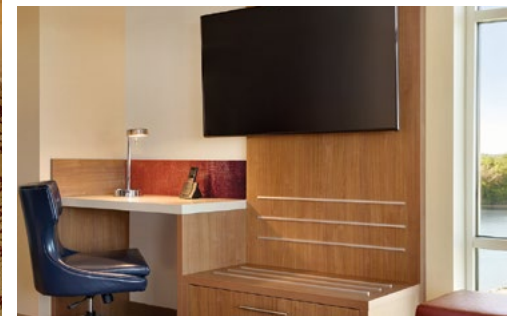

GUESTROOM FURNITURE COLLECTION
FURNISHING SOLUTIONS FROM DESIGN TO INSTALLATION

THE LANDING HOTEL
SCHENECTADY, NY

UPSCALE. MODERN. TASTEFUL.

PROJECT SCOPE: BARN DOORS, SIDE TABLE, COFFEE TABLE, CLOSET SHELVES, DESK, LUGGAGE BENCH, VANITY, NIGHTSTAND, MEDIA/TV PANEL, UPHOLSTERED HEADBOARD.

MORE PRODUCT PHOTOS AVAILABLE @ [ARTONEMFG.COM](https://www.artonemfg.com)

[ARTONEMFG.COM](https://www.artonemfg.com) | 716.664.2232