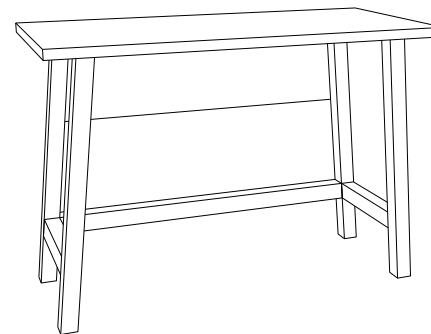

GUESTROOM FURNITURE COLLECTIONS
FURNISHING SOLUTIONS FROM DESIGN TO INSTALLATION

DAWN DESIGN

10 GR-304B-CG
DESK
42"W x 19"D x 30"H

Images featured are prototypical and are for representation purposes only; actual colors and styles may vary. All products and services are manufactured and/or provided by Artone LLC and not Wyndham Hotels & Resorts (WH&R) or its subsidiaries. Neither WH&R nor its subsidiaries are responsible for the accuracy or completeness of any statements made in this advertisement, the content of this advertisement (including the text, representations and illustrations) or any material on the listed supplier's website to which the advertisement provides a link or a reference. Please refer to the applicable brand standards for your property prior to purchasing products.