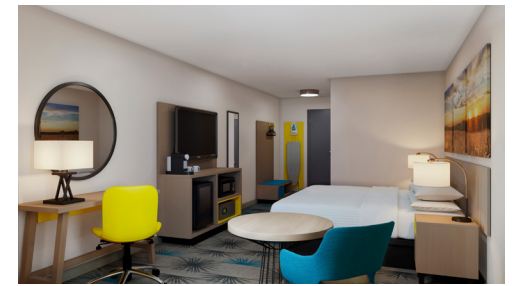

GUESTROOM FURNITURE COLLECTIONS
FURNISHING SOLUTIONS FROM DESIGN TO INSTALLATION

DAWN DESIGN

10 GR-304B-CG
DESK
42"W x 19"D x 30"H

Images featured are prototypical and are for representation purposes only; actual colors and styles may vary. All products and services are manufactured and/or provided by Artone LLC and not Wyndham Hotels & Resorts (WH&R) or its subsidiaries. Neither WH&R nor its subsidiaries are responsible for the accuracy or completeness of any statements made in this advertisement, the content of this advertisement (including the text, representations and illustrations) or any material on the listed supplier's website to which the advertisement provides a link or a reference. Please refer to the applicable brand standards for your property prior to purchasing products.