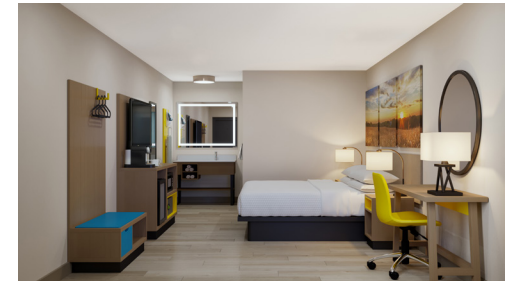

GUESTROOM FURNITURE COLLECTIONS
FURNISHING SOLUTIONS FROM DESIGN TO INSTALLATION

DAWN DESIGN

10 GR-304B-CG
DESK
42"W x 19"D x 30"H

Images featured are prototypical and are for representation purposes only; actual colors and styles may vary. All products and services are manufactured and/or provided by Artone LLC and not Wyndham Hotels & Resorts (WH&R) or its subsidiaries. Neither WH&R nor its subsidiaries are responsible for the accuracy or completeness of any statements made in this advertisement, the content of this advertisement (including the text, representations and illustrations) or any material on the listed supplier's website to which the advertisement provides a link or a reference. Please refer to the applicable brand standards for your property prior to purchasing products.