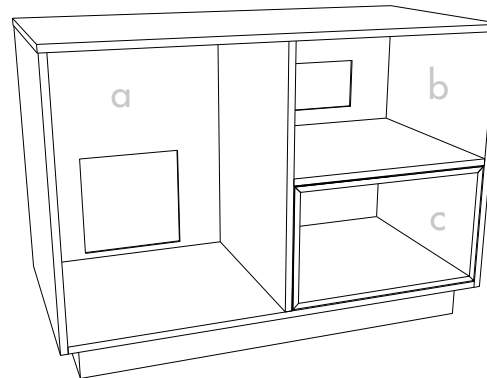

7a

7b

7c

7 GR-303B-CG
HOSPITALITY CREDEZZA
 48"W x 22"D x 36"H

INTERIOR DIMENSIONS

- a 22.75" W x 20"D x 30.43"H
- b 22.75" W x 20"D x 14.81"H
- c 21.75" W x 20"D x 13.31"H

Images featured are prototypical and are for representation purposes only; actual colors and styles may vary. All products and services are manufactured and/or provided by Artone LLC and not Wyndham Hotels & Resorts (WH&R) or its subsidiaries. Neither WH&R nor its subsidiaries are responsible for the accuracy or completeness of any statements made in this advertisement, the content of this advertisement (including the text, representations and illustrations) or any material on the listed supplier's website to which the advertisement provides a link or a reference. Please refer to the applicable brand standards for your property prior to purchasing products.