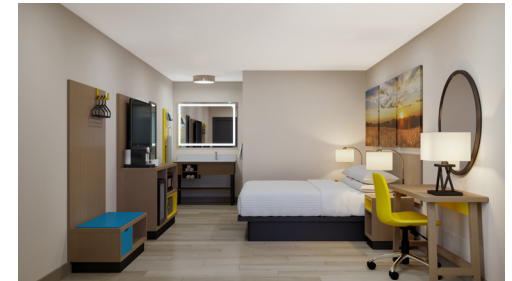

7a

7b

7c

7 GR-303B-CG
HOSPITALITY CREDEZZA
 48"W x 22"D x 36"H

INTERIOR DIMENSIONS

- a 22.75" W x 20"D x 30.43"H
- b 22.75" W x 20"D x 14.81"H
- c 21.75" W x 20"D x 13.31"H

Images featured are prototypical and are for representation purposes only; actual colors and styles may vary. All products and services are manufactured and/or provided by Artone LLC and not Wyndham Hotels & Resorts (WH&R) or its subsidiaries. Neither WH&R nor its subsidiaries are responsible for the accuracy or completeness of any statements made in this advertisement, the content of this advertisement (including the text, representations and illustrations) or any material on the listed supplier's website to which the advertisement provides a link or a reference. Please refer to the applicable brand standards for your property prior to purchasing products.