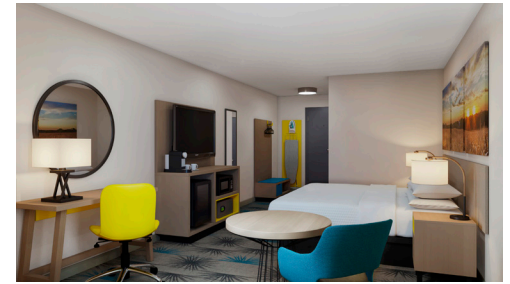

GUESTROOM FURNITURE COLLECTIONS
FURNISHING SOLUTIONS FROM DESIGN TO INSTALLATION

DAWN DESIGN

3 GR-308B-CG (GLISTENING TRAIL)
KING HEADBOARD
116"W x 1.75"D x 24"H

3 GR-308B-ALT-CG (BEACHCOMBER)
KING HEADBOARD
116"W x 1.75"D x 24"H