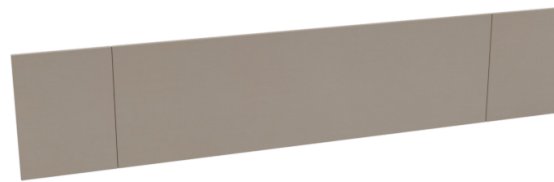

GUESTROOM FURNITURE COLLECTIONS
FURNISHING SOLUTIONS FROM DESIGN TO INSTALLATION

DAWN DESIGN

3 GR-308B-CG (GLISTENING TRAIL)
KING HEADBOARD
116"W x 1.75"D x 24"H

3 GR-308B-ALT-CG (BEACHCOMBER)
KING HEADBOARD
116"W x 1.75"D x 24"H