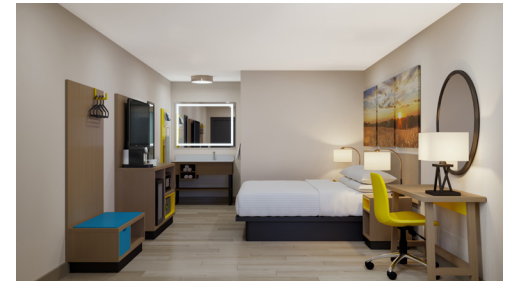

GUESTROOM FURNITURE COLLECTIONS
FURNISHING SOLUTIONS FROM DESIGN TO INSTALLATION

DAWN DESIGN

3 GR-308B-CG (GLISTENING TRAIL)
KING HEADBOARD
116"W x 1.75"D x 24"H

3 GR-308B-ALT-CG (BEACHCOMBER)
KING HEADBOARD
116"W x 1.75"D x 24"H