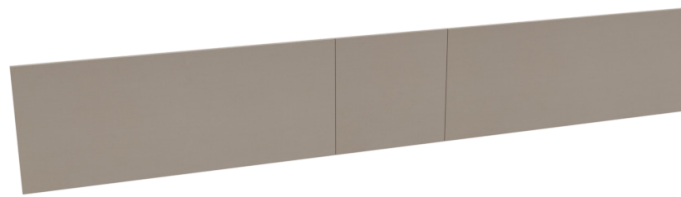

GUESTROOM FURNITURE COLLECTIONS
 FURNISHING SOLUTIONS FROM DESIGN TO INSTALLATION

DAWN DESIGN

GR-310B-CG (GLISTENING TRAIL)
 DOUBLE/DOUBLE HEADBOARD
 135"W x 1.75"D x 24"H

GR-310B-ALT-CG (BEACHCOMBER)
 ALT DOUBLE/DOUBLE HEADBOARD
 135"W x 1.75"D x 24"H