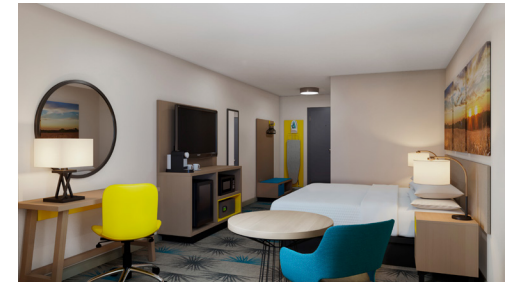

GUESTROOM FURNITURE COLLECTIONS
 FURNISHING SOLUTIONS FROM DESIGN TO INSTALLATION

DAWN DESIGN

GR-310B-CG (GLISTENING TRAIL)
 DOUBLE/DOUBLE HEADBOARD
 135"W x 1.75"D x 24"H

GR-310B-ALT-CG (BEACHCOMBER)
 ALT DOUBLE/DOUBLE HEADBOARD
 135"W x 1.75"D x 24"H