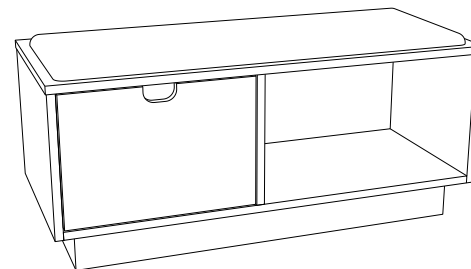

GUESTROOM FURNITURE COLLECTIONS
FURNISHING SOLUTIONS FROM DESIGN TO INSTALLATION

DAWN DESIGN

9 **GR-305B-CG**
BENCH
(VINYL CUSHION INCLUDED)
42"W x 18"D x 18"H

Images featured are prototypical and are for representation purposes only; actual colors and styles may vary. All products and services are manufactured and/or provided by Artone LLC and not Wyndham Hotels & Resorts (WH&R) or its subsidiaries. Neither WH&R nor its subsidiaries are responsible for the accuracy or completeness of any statements made in this advertisement, the content of this advertisement (including the text, representations and illustrations) or any material on the listed supplier's website to which the advertisement provides a link or a reference. Please refer to the applicable brand standards for your property prior to purchasing products.