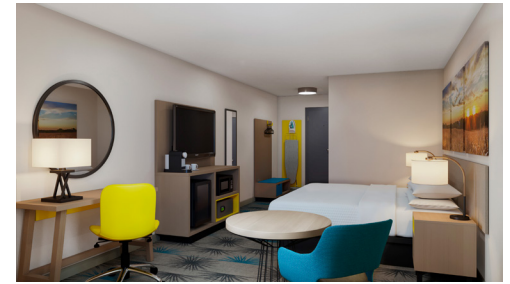

GUESTROOM FURNITURE COLLECTIONS
FURNISHING SOLUTIONS FROM DESIGN TO INSTALLATION

DAWN DESIGN

9 **GR-305B-CG**
BENCH
(VINYL CUSHION INCLUDED)
42"W x 18"D x 18"H

Images featured are prototypical and are for representation purposes only; actual colors and styles may vary. All products and services are manufactured and/or provided by Artone LLC and not Wyndham Hotels & Resorts (WH&R) or its subsidiaries. Neither WH&R nor its subsidiaries are responsible for the accuracy or completeness of any statements made in this advertisement, the content of this advertisement (including the text, representations and illustrations) or any material on the listed supplier's website to which the advertisement provides a link or a reference. Please refer to the applicable brand standards for your property prior to purchasing products.