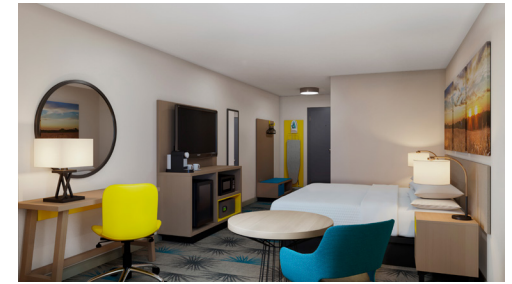

GUESTROOM FURNITURE COLLECTIONS
FURNISHING SOLUTIONS FROM DESIGN TO INSTALLATION

DAWN DESIGN

8 GR-311B-CG
TV PANEL
48"W x 3"D x 30"H

Images featured are prototypical and are for representation purposes only; actual colors and styles may vary. All products and services are manufactured and/or provided by Artone LLC and not Wyndham Hotels & Resorts (WH&R) or its subsidiaries. Neither WH&R nor its subsidiaries are responsible for the accuracy or completeness of any statements made in this advertisement, the content of this advertisement (including the text, representations and illustrations) or any material on the listed supplier's website to which the advertisement provides a link or a reference. Please refer to the applicable brand standards for your property prior to purchasing products.