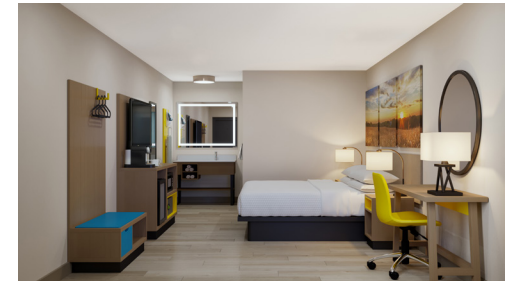

GUESTROOM FURNITURE COLLECTIONS
FURNISHING SOLUTIONS FROM DESIGN TO INSTALLATION

DAWN DESIGN

8 GR-311B-CG
TV PANEL
48"W x 3"D x 30"H

Images featured are prototypical and are for representation purposes only; actual colors and styles may vary. All products and services are manufactured and/or provided by Artone LLC and not Wyndham Hotels & Resorts (WH&R) or its subsidiaries. Neither WH&R nor its subsidiaries are responsible for the accuracy or completeness of any statements made in this advertisement, the content of this advertisement (including the text, representations and illustrations) or any material on the listed supplier's website to which the advertisement provides a link or a reference. Please refer to the applicable brand standards for your property prior to purchasing products.