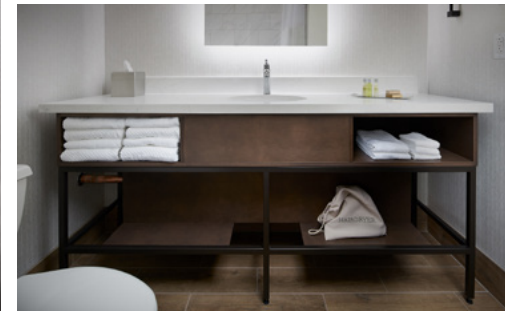

ARTONEMFG.COM | 716.664.2232